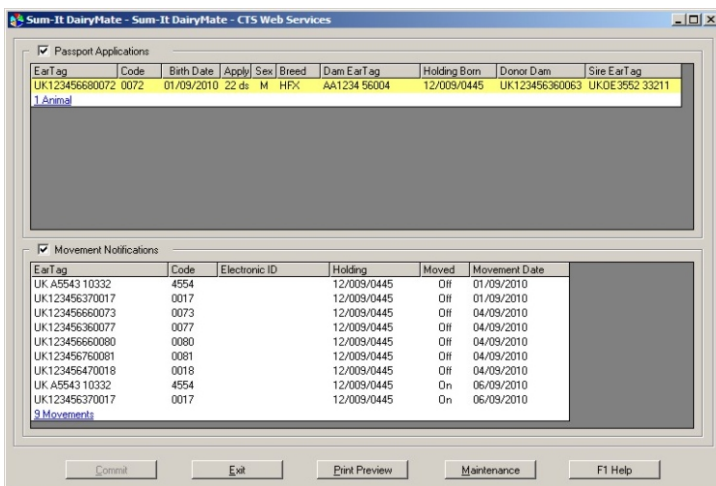

Dairy Software Solutions

Sum-It Software offer the complete solution for managing your dairy herd records on-farm. Whether you run a small family dairy or a large commercial enterprise, Sum-It have the right software tool for the job.

The first option in the range starts with **DairyMate**, a simple tool to record and view fertility, health and movement events for your cows.

Your initial data can be created for you by us via a BCMS download. Then all you need to do is enter each cow's freezebrand/line number against her eartag.

DairyMate is designed to meet legislative recording requirements for movements and health and links directly to BCMS for births/movement notifications.

DairyMate can be purchased from Sum-It for £345 which includes a BCMS download and 3 months support. Annual support thereafter starts from £55.

The **Total Dairy** module can be purchased from Sum-It for £695 which includes a data build from QMMS/NMR/CIS/BCMS and 3 months support. Annual support thereafter starts from £86.

For further information and a full comparison of the features and functionality of both systems please see overleaf.

Sum-It Sales & Support Line 01844 213003