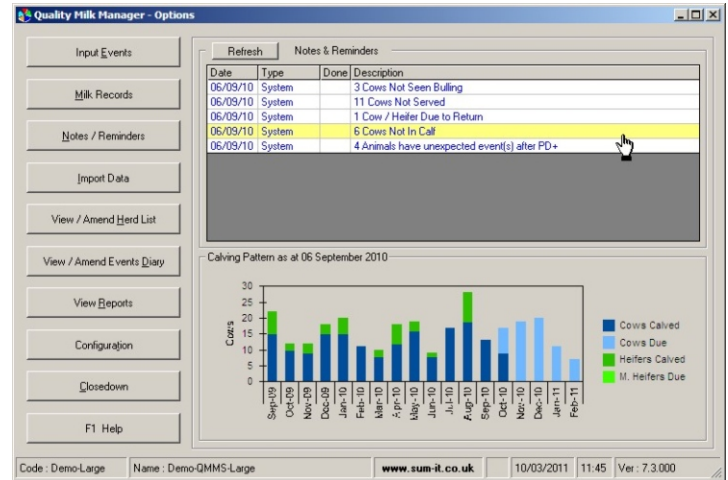

Dairy Software Solutions

Sum-It Software offer the complete solution for managing your dairy herd records on-farm. Whether you run a small family dairy or a large commercial enterprise, Sum-It have the right software tool for the job.

The first option in the range starts with **DairyMate**, a simple tool to record and view fertility, health and movement events for your cows.

Your initial data can be created for you by us via a BCMS download. Then all you need to do is enter each cow's freezebrand/line number against her eartag.

DairyMate is designed to meet legislative recording requirements for movements and health and links directly to BCMS for births/movement notifications.

DairyMate can be purchased from Sum-It for £345 which includes a BCMS download and 3 months support. Annual support thereafter starts from £55.

The **Total Dairy** module can be purchased from Sum-It for £695 which includes a data build from QMMS/NMR/CIS/BCMS and 3 months support. Annual support thereafter starts from £86.

For further information and a full comparison of the features and functionality of both systems please see overleaf.

Sum-It Sales & Support Line 01844 213003

And, for those who require advanced herd performance reports with comprehensive individual records including full pedigree details and lactation histories, you can select **Total Dairy** from Sum-It's range of Integrated Software.

Total Dairy includes all the features of **DairyMate** and can be linked to many parlours to avoid duplication of data entry. Furthermore, you can bolt on **Total Accounts** to the Dairy module creating a seamless link for 'shared' data such as livestock, semen, medicine and feed purchases, together with livestock sales.