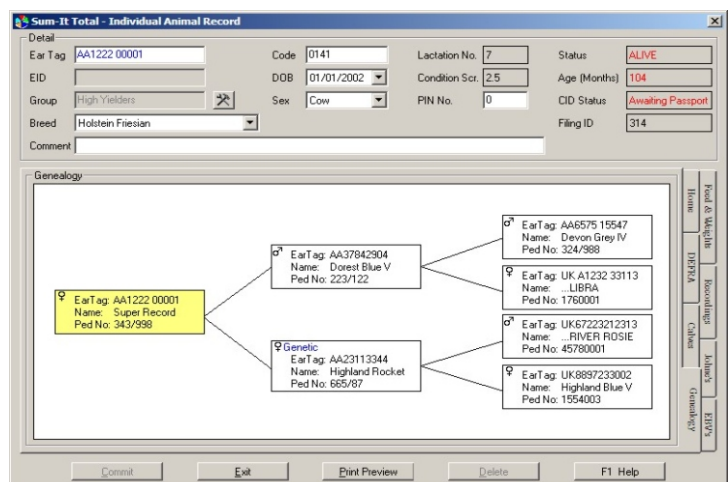

**DairyMate** is designed to meet legislative recording requirements for movements and health and links directly to BCMS for births/movement notifications.

**DairyMate** can be purchased from Sum-It for £345 which includes a BCMS download and 3 months support. Annual support thereafter starts from £55.

The **Total Dairy** module can be purchased from Sum-It for £695 which includes a data build from QMMS/NMR/CIS/BCMS and 3 months support. Annual support thereafter starts from £86.

For further information and a full comparison of the features and functionality of both systems please see overleaf.

**Sum-It Sales & Support Line 01844 213003**

And, for those who require advanced herd performance reports with comprehensive individual records including full pedigree details and lactation histories, you can select **Total Dairy** from Sum-It's range of Integrated Software.

**Total Dairy** includes all the features of **DairyMate** and can be linked to many parlours to avoid duplication of data entry. Furthermore, you can bolt on **Total Accounts** to the Dairy module creating a seamless link for 'shared' data such as livestock, semen, medicine and feed purchases, together with livestock sales.