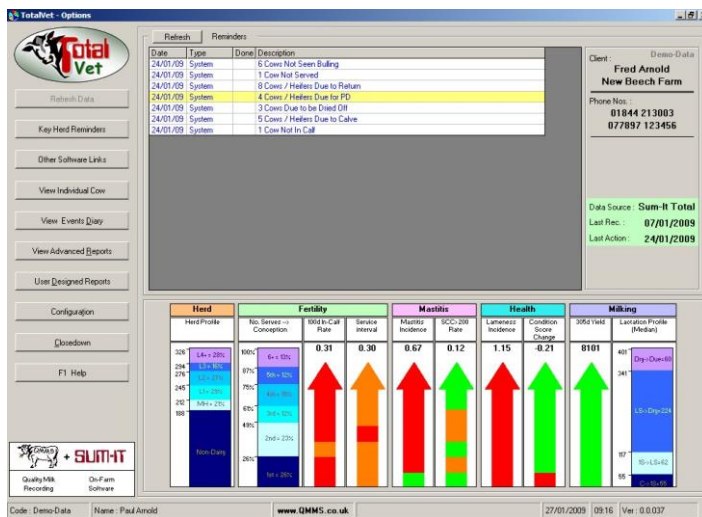

Sum-It Bespoke Software Case Study

TotalVet Dairy Management Data Analysis System

Back in 2009, Andrew Bradley, a renowned specialist dairy cattle vet located near Wells in Somerset, was becoming very frustrated by trying to analyse clients' herd data that had been recorded over a wide variety of management systems and he identified the need for vets to be able to view their farmers' data in a single consistent format, regardless of what the initial source of the data had been.

Having previously engaged Sum-It to develop a central administration system for his own laboratory services company, Quality Milk Management Services, along with an on-farm data capture and reporting system, he had already built a close working relationship with the Sum-It team.

In 2010 TotalVet was born, the first dairy data analysis program internationally to be able to import data from such a broad range of software programs from on-farm software providers, milking parlour systems and even spreadsheets.

Covering a range of factors and statistics for mastitis, lameness, fertility, milk production and other areas, TotalVet provides a clear, single layout, making it easy to benchmark data originally derived from multiple formats.